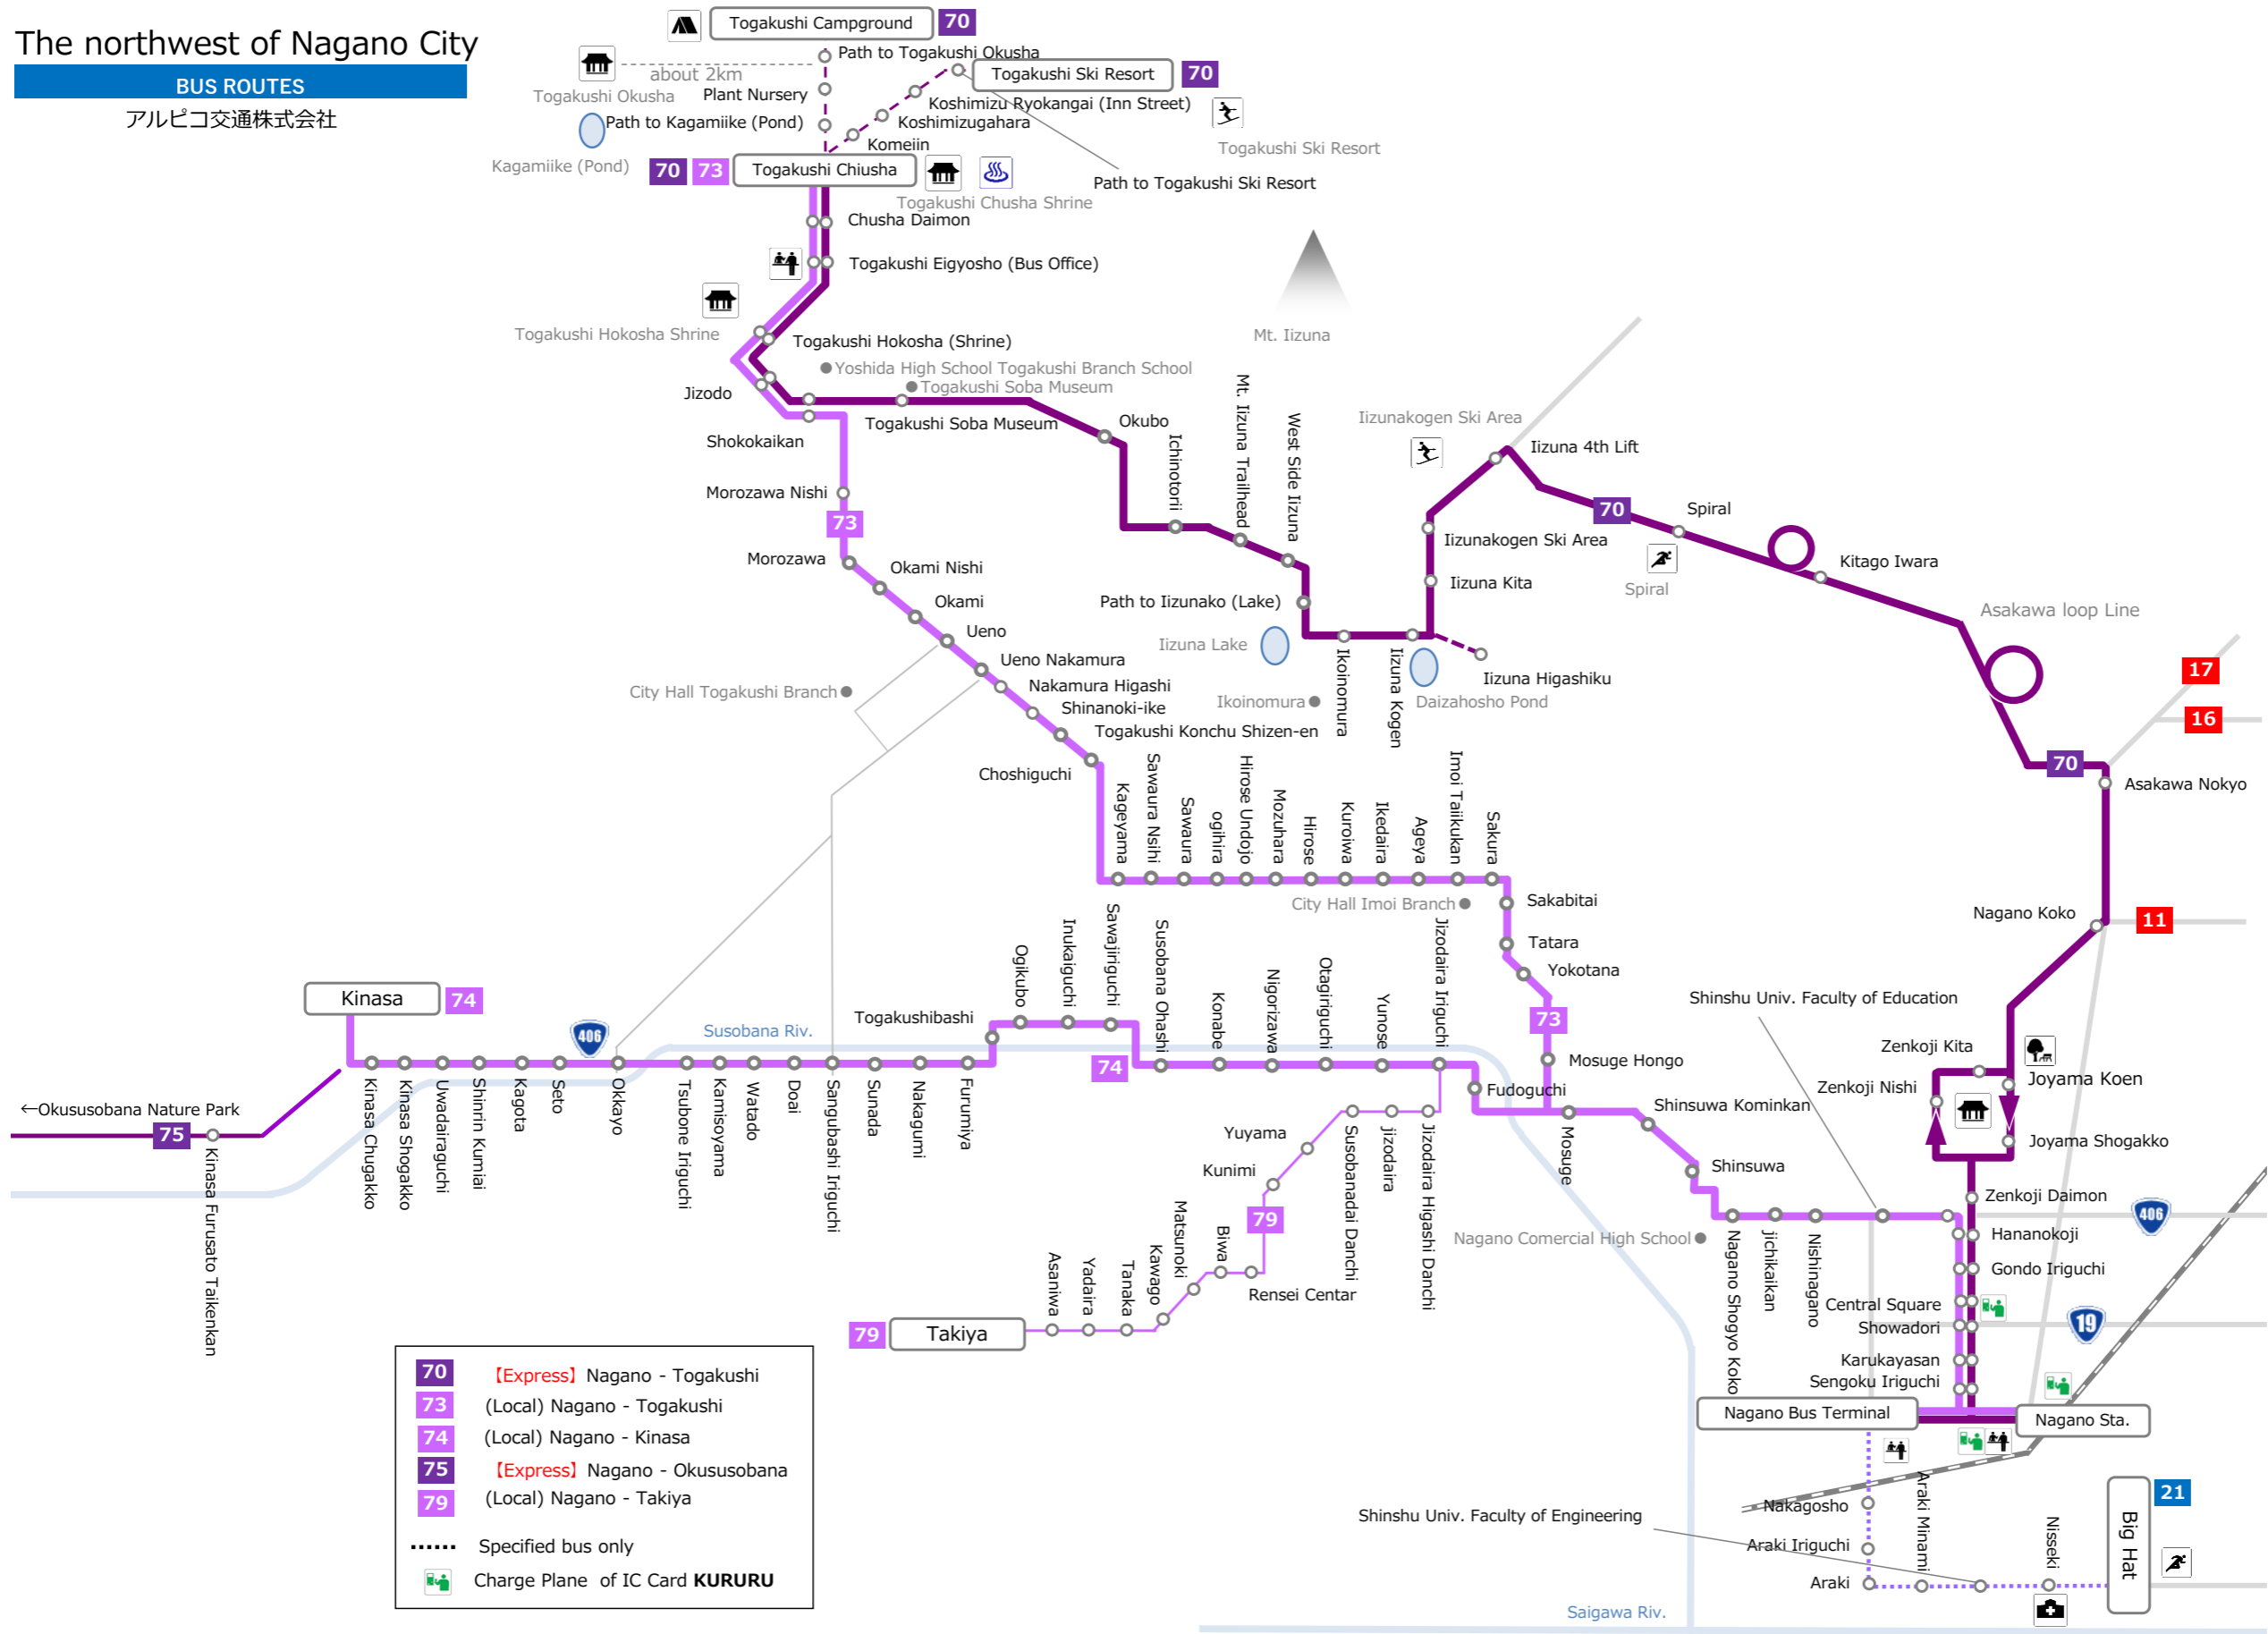

The northwest of Nagano City

BUS ROUTES

アルピコ交通株式会社

- 70** [Express] Nagano - Togakushi
- 73** (Local) Nagano - Togakushi
- 74** (Local) Nagano - Kinasa
- 75** [Express] Nagano - Okusobana
- 79** (Local) Nagano - Takiya
- Specified bus only
- Charge Plane of IC Card **KURURU**