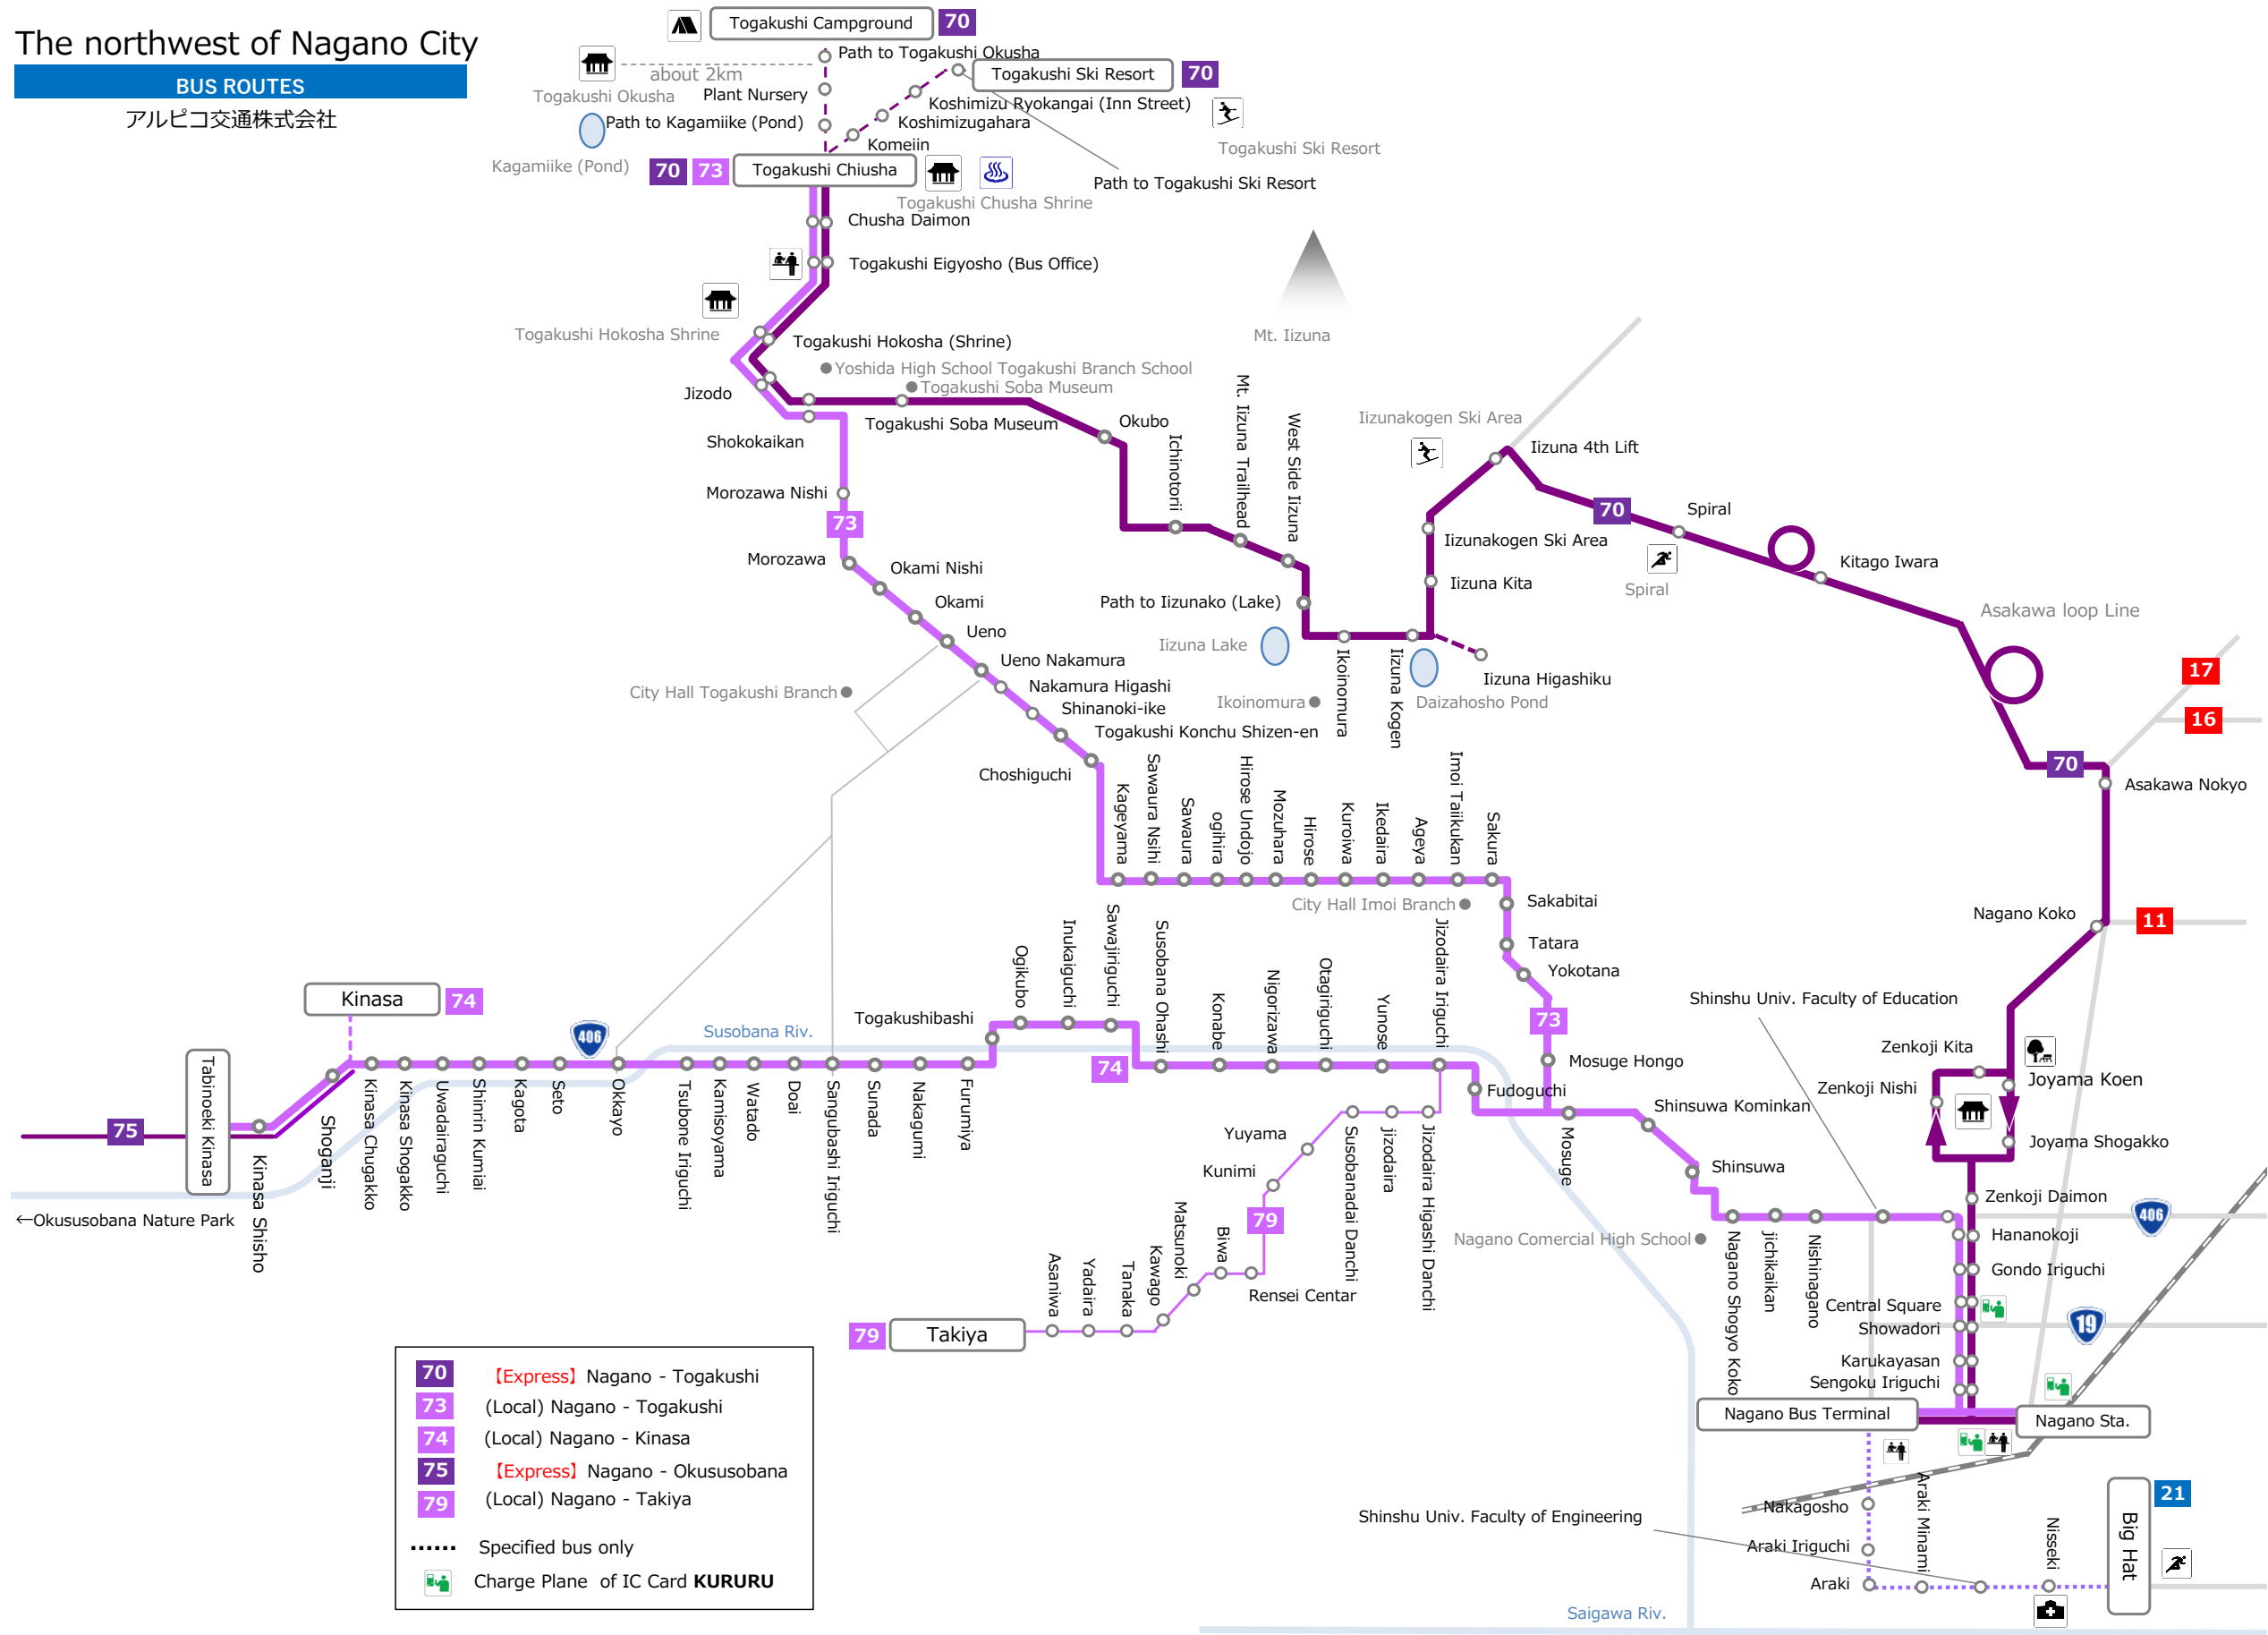

The northwest of Nagano City

BUS ROUTES

アルピコ交通株式会社

70	[Express] Nagano - Togakushi
73	(Local) Nagano - Togakushi
74	(Local) Nagano - Kinasa
75	[Express] Nagano - Okusobana
79	(Local) Nagano - Takiya
.....	Specified bus only
	Charge Plane of IC Card KURURU